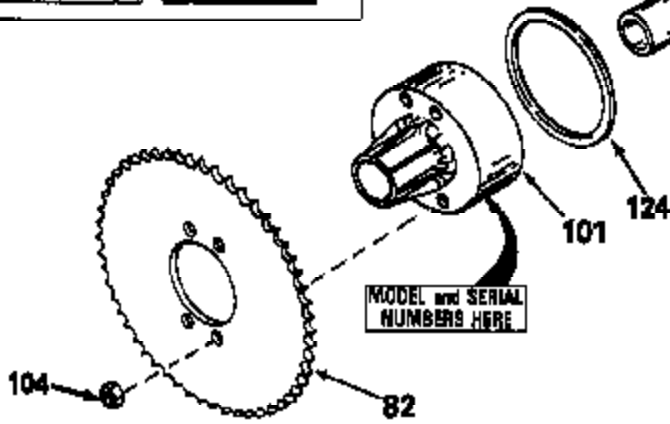

47	48
47A	48A
47B	48B
47C	48C
47D	48D
47E	48E
47H	48H
47L	48L

47M	48M
47P	48P
47R	48R
47V	48V
47W	48W
47X	48X

Ref #	Part Number	Qty	Description
14	778068		Gear, Pinion (16 teeth)
17	786040		Pin, Drive
26	792018		Ring, Retaining
31A	780096		Washer, Thrust
31	780001		Washer (3/4" ID x 1-1/2" OD x 1/16" t hick)
47B	774249		Axle (18" long)
48B	774249		Axle (18" long)
82	786051		Sprocket. No Teeth 60. O.D. 9.841
82	786070		Sprocket. No Teeth 48. O.D. 7.920
82	786041A		Sprocket. No Teeth 45. O.D. 7.389
82	786042		Sprocket. No Teeth 40. O.D. 6.650
82	786043		Sprocket. No Teeth 54. O.D. 8.823
90	788067B	100-145	Grease 92.2 bottle Bentonite greas e)
101	774073	Peerless	Differential Carrier Hsg (Incl. 137)
102	774073		Differential Carrier Hsg (Incl. 139)
103	792041		Screw, 5/16-18 x 3-3/4"
104	792042		Nut, Lock, 5/16-18 (Use as required)
104A	792061		Washer, Flat, 5/16"
137	780077		Bushing (3/4" ID x 1-1/16" OD x 2-1/1 6" long)
139	780077		Bushing (3/4 ID x 1-1/16" OD x 2-1/16 " long)