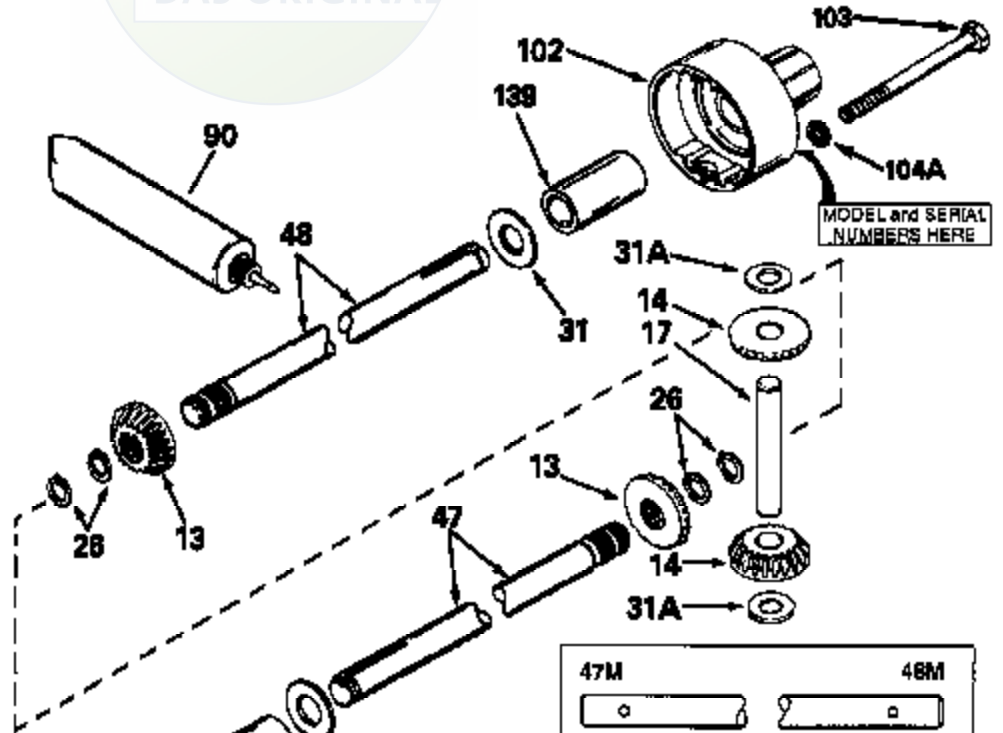

47	48
47A	48A
47B	48B
47C	48C
47D	48D
47E	48E
47H	48H
47L	48L

47M	48M
47P	48P
47R	48R
47V	48V
47W	48W
47X	48X

Ref #	Part Number	Qty	Description
14	778068		Gear, Pinion (16 teeth)
17	786040		Pin, Drive
26	792018		Ring, Retaining
31A	780096		Washer, Thrust
31	780001		Washer (3/4" ID x 1-1/2" OD x 1/16" t hick)
47B	774249		Axle (18" long)
48B	774249		Axle (18" long)
82	786051		Sprocket. No Teeth 60. O.D. 9.841
82	786070		Sprocket. No Teeth 48. O.D. 7.920
82	786041A		Sprocket. No Teeth 45. O.D. 7.389
82	786042		Sprocket. No Teeth 40. O.D. 6.650
82	786043		Sprocket. No Teeth 54. O.D. 8.823
90	788067B	100-145	Grease 92.2 bottle Bentonite greas e)
101	774073	Peerless	Differential Carrier Hsg (Incl. 137)
102	774073		Differential Carrier Hsg (Incl. 139)
103	792041		Screw, 5/16-18 x 3-3/4"
104	792042		Nut, Lock, 5/16-18 (Use as required)
104A	792061		Washer, Flat, 5/16"
137	780077		Bushing (3/4" ID x 1-1/16" OD x 2-1/1 6" long)
139	780077		Bushing (3/4 ID x 1-1/16" OD x 2-1/16 " long)